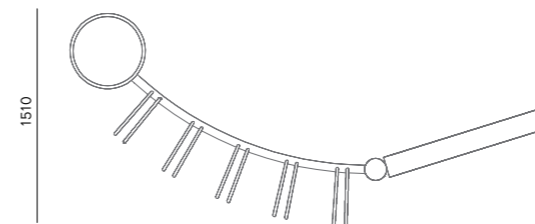

Bicycle post 604

Description
Combination of bicycle post, flower bin and City Light advertising vitrine resulted in interested urban element

Design
EUROmodul Design Studio

Construction
Zincated steel in antracit colour (RAL 7016 or other colour on request) or stainless steel AISI 304

Mountage
Standardly on plate, or on request