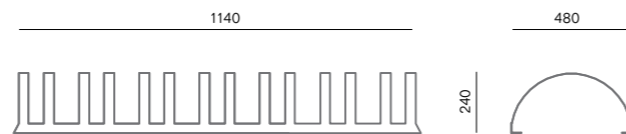

603 170
7 spaces