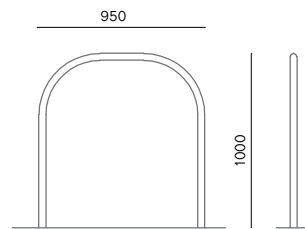

Bicycle post 607

Description

Street barricade often used as bicycle post

Construction

Zinc-coated steel in antracit colour (RAL 7016 or other colour on request) or stainless steel AISI 304

Mountage

Standardly on plate, or on request

Bicycle post 607

construction	code
antracit RAL 7016 or on request	607 100
stainless steel AISI 304	606 101