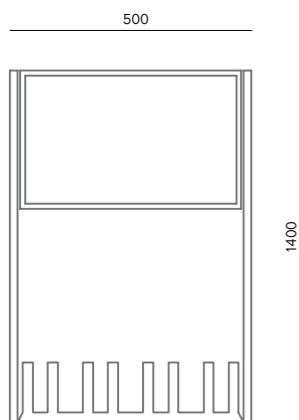

Bicycle post 603

Description
Simple bicycle post combined with advertising surface

Design
EUROmodul Design Studio

Construction
Zincated steel in antracit colour (RAL 7016 or other colour on request) or stainless steel AISI 304

Mountage
Standardly on plate, or on request

Note
Beside specified dimensions, there is also custom made production possibility

Bicycle post 603 - 1

construction	bicycle space	code
antracit RAL 7016 or on request	4 kom	603 140
	7 kom	603 170
	on request	603 190
stainless steel AISI 304	4 kom	603 141
	7 kom	603 171
	on request	603 191

Bicycle post 603 - 2 with advertising

construction	bicycle space	code
antracit RAL 7016 or on request	4 kom	603 240
	7 kom	603 270
	on request	603 290
stainless steel AISI 304	4 kom	603 241
	7 kom	603 271
	on request	603 291

Bicycle post 604

Description
Combination of bicycle post, flower bin and City Light advertising vitrine resulted in interested urban element

Design
EUROmodul Design Studio

Construction
Zincated steel in antracit colour (RAL 7016 or other colour on request) or stainless steel AISI 304

Mountage
Standardly on plate, or on request

Bicycle post 604

construction	bicycle space	code
antracit RAL 7016 or on request	3 pcs	604 130
	5 pcs	604 150
	on request	604 190
stainless steel AISI 304	3 pcs	604 131
	5 pcs	604 151
	on request	604 191