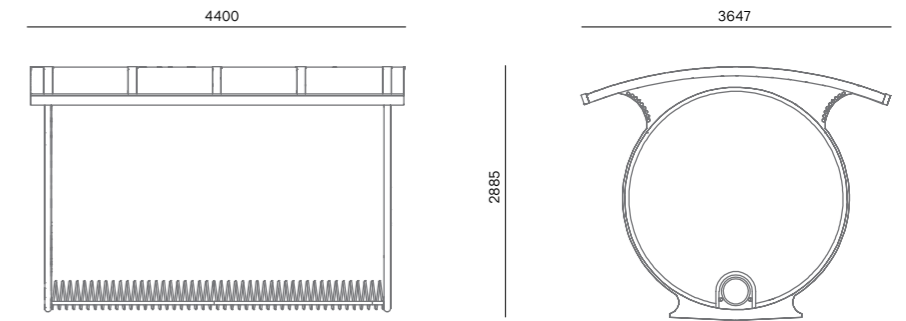

Bicycle post 606

construction	bicycle space	code
antracit RAL 7016 or on request	10 pcs	606 100
stainless steel AISI 304	10 pcs	606 101

▼ 606 100
10 spaces, antracit