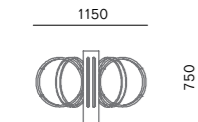

Bicycle post 605

Description
Round shaped, five place bicycle post

Design
EUROmodul Design Studio

Construction
Zincd steel in antracit colour (RAL 7016 or other colour on request) or stainless steel AISI 304

Mountage
Standardly on plate, or on request

Bicycle post 605

construction	bicycle space	code
antracit RAL 7016 or on request	5 pcs	605 150
stainless steel AISI 304	5 pcs	605 151

▼ 605 150
5 spaces, antracit