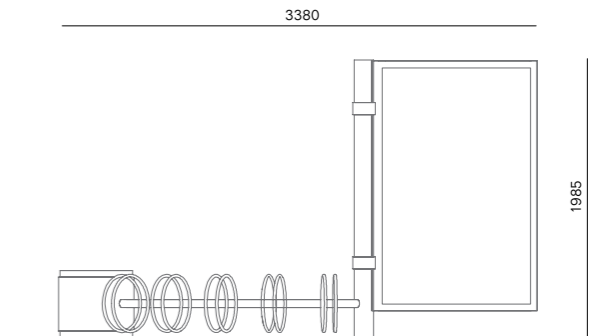

Construction
Zincated steel in antracit colour (RAL 7016 or other colour on request) or stainless steel AISI 304

Mountage
Standardly on plate, or on request

Bicycle post 604

construction	bicycle space	code
antracit RAL 7016 or on request	3 pcs	604 130
	5 pcs	604 150
	on request	604 190
stainless steel AISI 304	3 pcs	604 131
	5 pcs	604 151
	on request	604 191