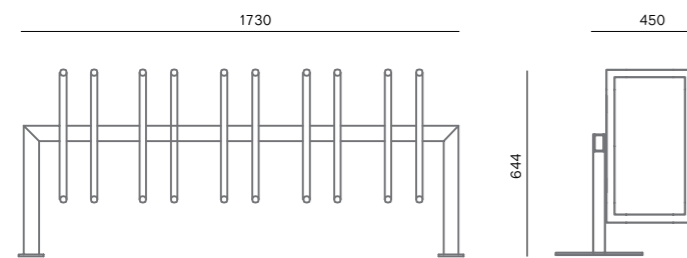

Mountage
Standardly on plate, or on request

Note
Beside specified dimensions, custom made production is also possible

▼ 601 251
5 spaces, stainless steel

Bicycle post 601 - 1

construction	bicycle space	code
antracit RAL 7016 or on request	3 pcs	601 130
	5 pcs	601 150
	on request	601 190
stainless steel AISI 304	3 pcs	601 131
	5 pcs	601 151
	on request	601 191