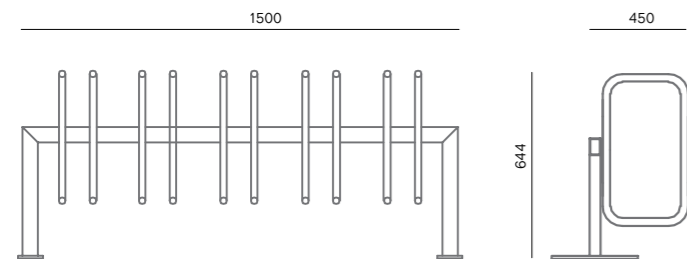

BICYCLE POSTS

Bicycle post 601

Description
Bicycle post from quadrate pipes

Design
EUROmodul Design Studio

Construction
Zinced steel in antracit colour (RAL 7016 or other colour on request) or stainless steel AISI 304

Mountage
Standardly on plate, or on request

Note
Beside specified dimensions, custom made production is also possible

▼ 601 251
5 spaces, stainless steel

Bicycle post 601 - 1

construction	bicycle space	code
antracit RAL 7016 or on request	3 pcs	601 130
	5 pcs	601 150
	on request	601 190
stainless steel AISI 304	3 pcs	601 131
	5 pcs	601 151
	on request	601 191