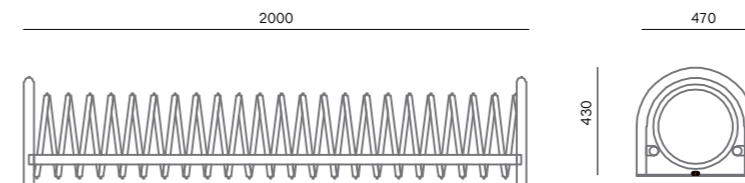

Bicycle post 602

Description
Spiral shaped bicycle post offers twoside use

Design
EUROmodul Design Studio

Construction
Zinced steel in antracit colour (RAL 7016 or other colour on request) or stainless steel AISI 304

Mountage
Standardly on plate, or on request

Note
Beside specified dimensions, there is also custom made production possibility