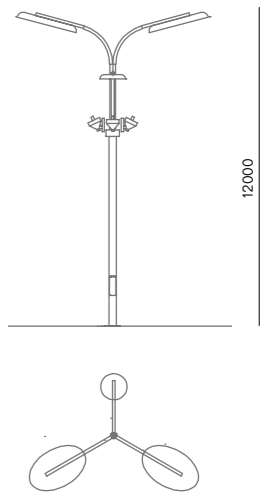

Illumination

According project specifications

Note

Decorative light pole can be combined with seats and litter bins

Decorative light pole 631

construction	height	code
antracit RAL 7016	3500 mm	631 101
or on request	4000 mm	631 102
	5000 mm	631 103
stainless steel AISI 304	3500 mm	631 104
	4000 mm	631 105
	5000 mm	631 106

631 108 stainless steel

631 108 stainless steel, with dvije sjedalice 970 001

Decorative light pole 632

Description

Indirect public illumination with mirrors and Siteco reflector lightning

Construction

Zincated steel in antracit colour (RAL 7016 or other colour on request) or stainless steel AISI 304

Mountage

According project specifications

Illumination

According project specifications

Decorative light pole 632

construction	height	code
antracit RAL 7016 or on request	12 000 mm	632 101
stainless steel AISI 304	12 000 mm	632 104

632 104 stainless steel

decorative light pillar
combined with tram poles ▼