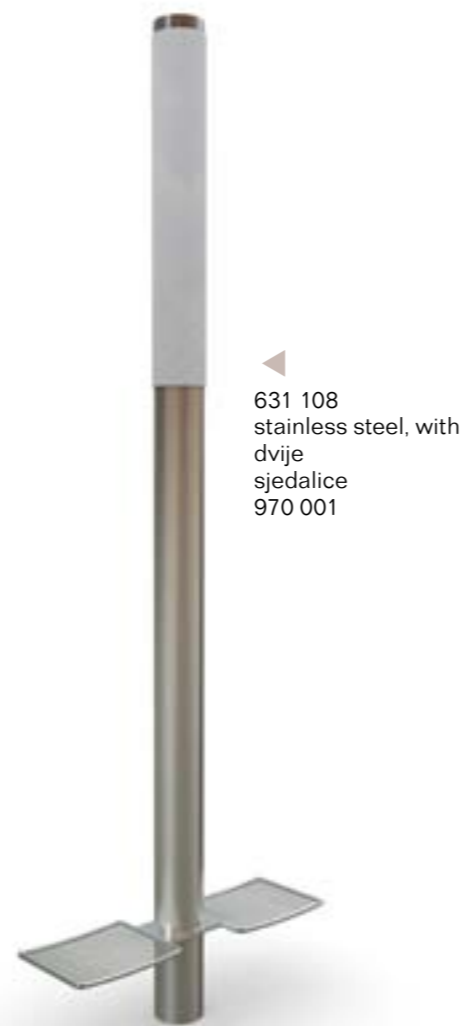

LIGHT ELEMENTS

Decorative light pole 631

Design

EUROmodul Design Studio

Construction

Zincated steel in antracit colour (RAL 7016 or other colour on request) or stainless steel AISI 304

Mountage

According project specifications

Illumination

According project specifications

Note

Decorative light pole can be combined with seats and litter bins

Decorative light pole 631

construction	height	code
antracit RAL 7016	3500 mm	631 101
or on request	4000 mm	631 102
	5000 mm	631 103
stainless steel AISI 304	3500 mm	631 104
	4000 mm	631 105
	5000 mm	631 106

additional equipment

bench	
Stainless steel seat AISI 304	970 001
Round stainless steel bench AISI 304	970 002
Seat in antracit colour RAL 7016	970 003
Round stainless steel bench AISI 304	970 004

litter bin	
see litter bin 336 - ROBUSTUS	

631 108 stainless steel

631 108 stainless steel, with dvije sjedalice 970 001

Decorative light pole 632

Description

Indirect public illumination with mirrors and Siteco reflector lightning

Construction

Zincated steel in antracit colour (RAL 7016 or other colour on request) or stainless steel AISI 304