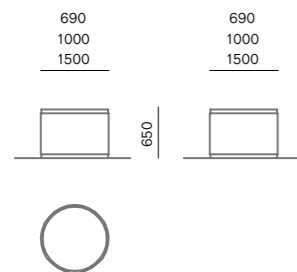

Flower bin 651

Description
Round flower bin

Mountage
Directly on surface

Design
EUROmodul Design Studio

Construction
Zincated steel in antracit colour (RAL 7016 or other colour on request)