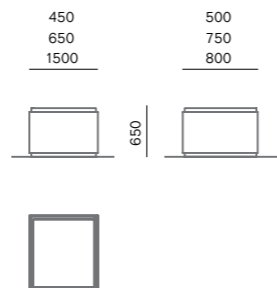

Description
Oval flower bin

Design
EUROmodul Design Studio

Construction
Zincated steel in antracit colour (RAL 7016 or other colour on request)

Mountage
Directly on surface

Flower bin 653

construction	dimensions	code
antracit	1000 x 500 mm	653 100
RAL 7016	1200 x 700 mm	653 120
or on request	1500 x 800 mm	653 140

Mountage
Directly on surface

Wood
Larch tree or iroko painted with transparent matte

Flower bin 654

construction	dimensions	wood	
		larch	iroko
antracit RAL 7016 or on request	450 x 500 mm	654 100	654 102
	650 x 750 mm	654 120	654 122
	1500 x 800 mm	654 140	654 142
stainless steel AISI 304	450 x 500 mm	654 101	654 103
	650 x 750 mm	654 121	654 123
	1500 x 800 mm	654 141	654 143

Wood
Larch tree or iroko painted with transparent matte

Flower bin Vegetal

construction	dimensions	wood	
		larch	iroko
zincd or antracit RAL 7016	6290 x 5000 x 3780 mm	670 100	670 102
stainless steel AISI 304	6290 x 5000 x 3780 mm	670 101	670 103

Flower bin 655 - 2 twosided glass

construction	dimensions	code
antracit RAL 7016 or on request	800 x 500 mm	655 200
	1200 x 500 mm	655 220
	1600 x 500 mm	655 240
stainless steel AISI 304	800 x 500 mm	655 201
	1200 x 500 mm	655 221
	1600 x 500 mm	655 241