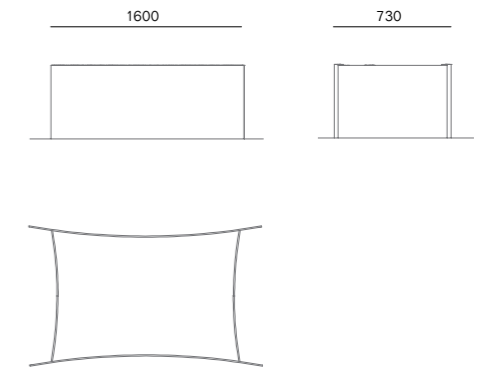

Wood
Larch tree or iroko painted with transparent matte

Flower bin Vegetal

construction	dimensions	wood	
		larch	iroko
zincd or antracit RAL 7016	6290 x 5000 x 3780 mm	670 100	670 102
stainless steel AISI 304	6290 x 5000 x 3780 mm	670 101	670 103

construction	dimensions	
white	on request	677 100

SACHS

Construction

black gelcoat / carbin fiber finish layer

Dimensions

l x w x h = 1948 x 1192 x 742 mm

Mountage

Directly on surface

CARBON.edition

eXceptional series

Flower bin SACHS

construction	dimensions	code
black gelcoat / carbon fiber	1948 x 1192 x 742 mm	656.100

you can choose different shapes and construction color

Flower bin 655

Flower bin 655 - 2 twosided glass

construction	dimensions	code
antracit RAL 7016 or on request	800 x 500 mm	655 200
	1200 x 500 mm	655 220
	1600 x 500 mm	655 240
stainless steel AISI 304	800 x 500 mm	655 201
	1200 x 500 mm	655 221
	1600 x 500 mm	655 241