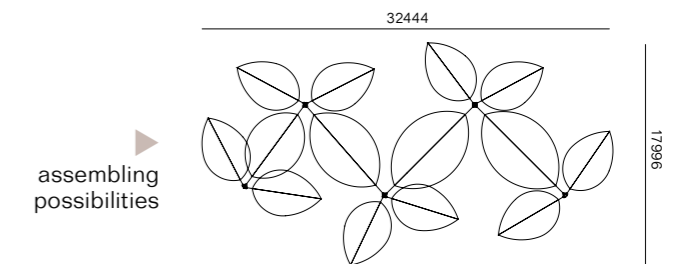

Flower bin Vegetal

Description
Flower bin with bench and shelter

Construction
Zincd steel or antracit colour (RAL 7016 or other colour on request) or stainless steel AISI 304. Tight cloth as shelter

Mountage
Directly on surface

Wood
Larch tree or iroko painted with transparent matte

Flower bin Vegetal

construction	dimensions	wood	
		larch	iroko
zincd or antracit RAL 7016	6290 x 5000 x 3780 mm	670 100	670 102
stainless steel AISI 304	6290 x 5000 x 3780 mm	670 101	670 103