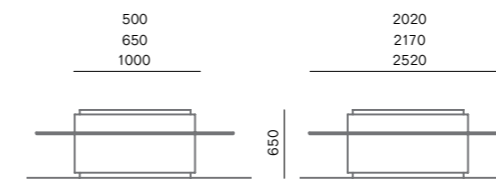

construction	diameter	code
antracit	690 mm	651 100
RAL 7016	1000 mm	651 120
or on request	1500 mm	651 140

Flower bin 652

Description
Round flower bin with bench

Mountage
Directly on surface

Design
EUROmodul Design Studio

CARBON.edition
eXceptional series

Construction
Zincated steel in antracit colour (RAL 7016 or other colour on request) or stainless steel AISI 304

652 121
stainless steel

Flower bin 652

construction	diameter	code
antracit	2020 mm	652 100
RAL 7016	2170 mm	652 120
or on request	2520 mm	652 140
	2020 mm	652 101
stainless steel AISI 304	2170 mm	652 121
	2520 mm	652 141

Flower bin HAIRPIN - CARBON.edition

construction	diameter	code
antracit RAL 7016	2020 mm	652 200
	2170 mm	652 205
	2520 mm	652 210
	2020 mm	652 215
inox AISI 304	2170 mm	652 220
	2520 mm	652 225

Flower bin 653

Description
Oval flower bin

Design
EUROmodul Design Studio

Construction
Zincated steel in antracit colour (RAL 7016 or other colour on request)

Mountage
Directly on surface

Flower bin 653

construction	dimensions	code
antracit	1000 x 500 mm	653 100
RAL 7016	1200 x 700 mm	653 120
or on request	1500 x 800 mm	653 140