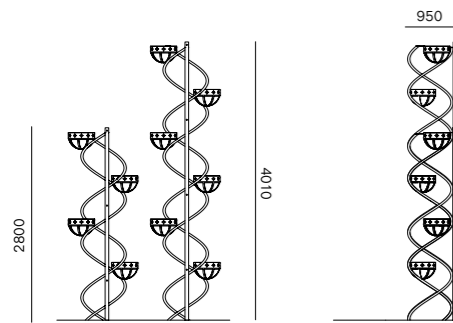

construction	dimensions	
white	on request	677 100

SACHS

Construction

black gelcoat / carbin fiber finish layer

Dimensions

l x w x h = 1948 x 1192 x 742 mm

Mountage

Directly on surface

CARBON.edition

eXceptional series

Flower bin SACHS

construction	dimensions	code
black gelcoat / carbon fiber	1948 x 1192 x 742 mm	656.100

you can choose different shapes and construction color

Flower bin 655