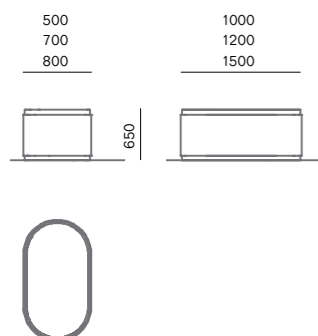

Flower bin HAIRPIN - CARBON.edition

construction	diameter	code
antracit RAL 7016	2020 mm	652 200
	2170 mm	652 205
	2520 mm	652 210
	2020 mm	652 215
inox AISI 304	2170 mm	652 220
	2520 mm	652 225

Flower bin 653

Description
Oval flower bin

Design
EUROmodul Design Studio

Construction
Zincated steel in antracit colour (RAL 7016 or other colour on request)

Mountage
Directly on surface

Flower bin 653

construction	dimensions	code
antracit	1000 x 500 mm	653 100
RAL 7016	1200 x 700 mm	653 120
or on request	1500 x 800 mm	653 140

Mountage

Directly on surface

Glass

Safety glass
8 mm with spyderys
glass can be implemented onesided or twosided

Height posude

550 mm

Flower bin 655 - 1 onesided glass

construction	dimensions	code
antracit RAL 7016 or on request	800 x 500 mm	655 100
	1200 x 500 mm	655 120
	1600 x 500 mm	655 140
stainless steel AISI 304	800 x 500 mm	655 101
	1200 x 500 mm	655 121
	1600 x 500 mm	655 141

Flower bin 655 - 2 twosided glass

construction	dimensions	code
antracit RAL 7016 or on request	800 x 500 mm	655 200
	1200 x 500 mm	655 220
	1600 x 500 mm	655 240
stainless steel AISI 304	800 x 500 mm	655 201
	1200 x 500 mm	655 221
	1600 x 500 mm	655 241