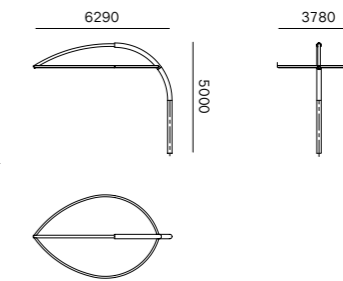

Mountage
Directly on surface

Wood
Larch tree or iroko painted with transparent matte

Flower bin 654

construction	dimensions	wood	
		larch	iroko
antracit RAL 7016 or on request	450 x 500 mm	654 100	654 102
	650 x 750 mm	654 120	654 122
	1500 x 800 mm	654 140	654 142
stainless steel AISI 304	450 x 500 mm	654 101	654 103
	650 x 750 mm	654 121	654 123
	1500 x 800 mm	654 141	654 143

Flower bin Vegetal

Description
Flower bin with bench and shelter

Construction
Zincd steel or antracit colour (RAL 7016 or other colour on request) or stainless steel AISI 304. Tight cloth as shelter

Mountage
Directly on surface

Wood
Larch tree or iroko painted with transparent matte

Flower bin Vegetal

construction	dimensions	wood	
		larch	iroko
zincd or antracit RAL 7016	6290 x 5000 x 3780 mm	670 100	670 102
stainless steel AISI 304	6290 x 5000 x 3780 mm	670 101	670 103

construction	dimensions	
white	on request	677 100

SACHS

Construction

black gelcoat / carbin fiber finish layer

Dimensions

l x w x h = 1948 x 1192 x 742 mm

Mountage

Directly on surface