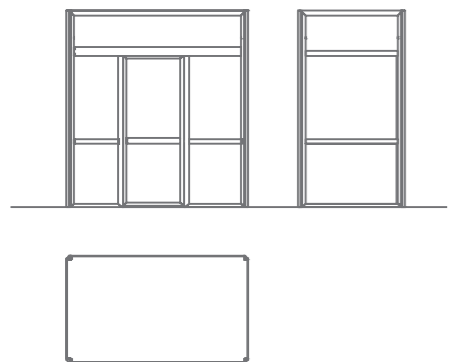

Dimensions

standard cabins:

2,4 x 1,4 m up to 2 persons
1,8 x 1,8 m up to 4 persons
2,4 x 1,8 m up to 6 persons
outher height 2,6 m.

Construction

Aluminium in standard colours: white, chocolate, bronze, silver.

Heating

Optional - infrared.

Smoking cabin 851

dimensions	no. persons	code
2,4 x 1,4 m	4	851 010
1,8 x 1,8 m	4	851 020
2,4 x 1,8 m	6	851 030
individual	custom made	851 090

ceiling air inlet

Smoking people's shelter 853

Description

Shelters for smoking people are installed on open spaces.

Users are protected from all types of weather, they are made completely closed or half-closed, according to request

Dimensions

standard shelter:

2,4 x 1,4 m up to 2 persons
1,8 x 1,8 m up to 4 persons
2,4 x 1,8 m up to 6 persons
outher height 2,5 m

Construction

Zincd - painted - plasticated steel profiles, alternatively aluminium profiles in standard colours: white, chocolate, bronze or silver.